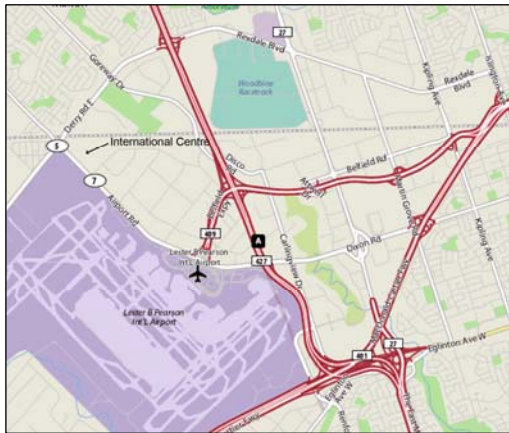

Tournament Calendar & Maps

DATE	EVENT	TIME	LOCATION
Thursday, April 16, 2009	Opening Ceremonies	9:30am - 10:30am	Chesswood Arenas
Thursday, April 16, 2009	Coaches / Managers Meeting	10:45am – 11:15am	Chesswood Arenas
Thursday, April 16, 2009	Games	11:30am - 7:00pm	Chesswood Arenas
Thursday, April 16, 2009	SHI Meeting	7:30pm	Novotel Toronto North York
Friday, April 17, 2009	Games	8:00am - 7:00pm	Chesswood Arenas
Friday, April 17, 2009	Coaches' Game	7:00pm - 9:00pm	Chesswood Arena 1
Saturday, April 18, 2009	Games	8:00am - 3:00pm	Chesswood Arenas
Saturday, April 18, 2009	Closing Banquet/Awards Presentation	6:00pm -12:00	International Centre

SPECIAL HOCKEY INTERNATIONAL
presents
The Jim Gregory Friendship Tournament
hosted by
Grandravine Tornados
April 16 – 18, 2009

Chesswood Arenas

4000 Chesswood Dr.
North York, ON M3J2B9
416-630-8114

From Hwy-400: Hwy-400 to Finch Ave. East on Finch to Chesswood Dr. South (right) on Chesswood to Chesswood Arenas. Arenas are on the right side of the road.

From Hwy-401: Hwy-401 to Keele St. North on Keele St. to Sheppard Ave. East (right) on Sheppard Ave. to Chesswood Dr. North (left) on Chesswood to Chesswood Arenas. Arenas are on the left side of the road.