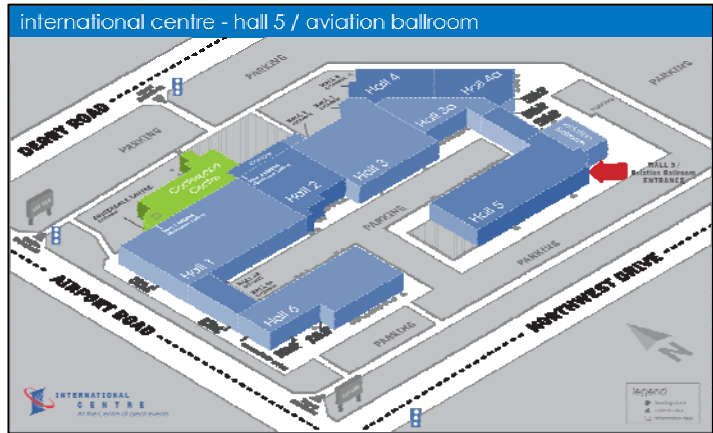

Tournament Calendar & Maps

DATE	EVENT	TIME	LOCATION
Thursday, April 16, 2009	Opening Ceremonies	9:30am - 10:30am	Chesswood Arenas
Thursday, April 16, 2009	Coaches / Managers Meeting	10:45am – 11:15am	Chesswood Arenas
Thursday, April 16, 2009	Games	11:30am - 7:00pm	Chesswood Arenas
Thursday, April 16, 2009	SHI Meeting	7:30pm	Novotel Toronto North York
Friday, April 17, 2009	Games	8:00am - 7:00pm	Chesswood Arenas
Friday, April 17, 2009	Coaches' Game	7:00pm - 9:00pm	Chesswood Arena 1
Saturday, April 18, 2009	Games	8:00am - 3:00pm	Chesswood Arenas
Saturday, April 18, 2009	Closing Banquet/Awards Presentation	6:00pm -12:00	International Centre

SPECIAL HOCKEY INTERNATIONAL
presents
The Jim Gregory Friendship Tournament
hosted by
Grandravine Tornados
April 16 – 18, 2009

Chesswood Arenas

4000 Chesswood Dr.
North York, ON M3J2B9
416-630-8114

From Hwy-400: Hwy-400 to Finch Ave. East on Finch to Chesswood Dr. South (right) on Chesswood to Chesswood Arenas. Arenas are on the right side of the road.

From Hwy-401: Hwy-401 to Keele St. North on Keele St. to Sheppard Ave. East (right) on Sheppard Ave. to Chesswood Dr. North (left) on Chesswood to Chesswood Arenas. Arenas are on the left side of the road.