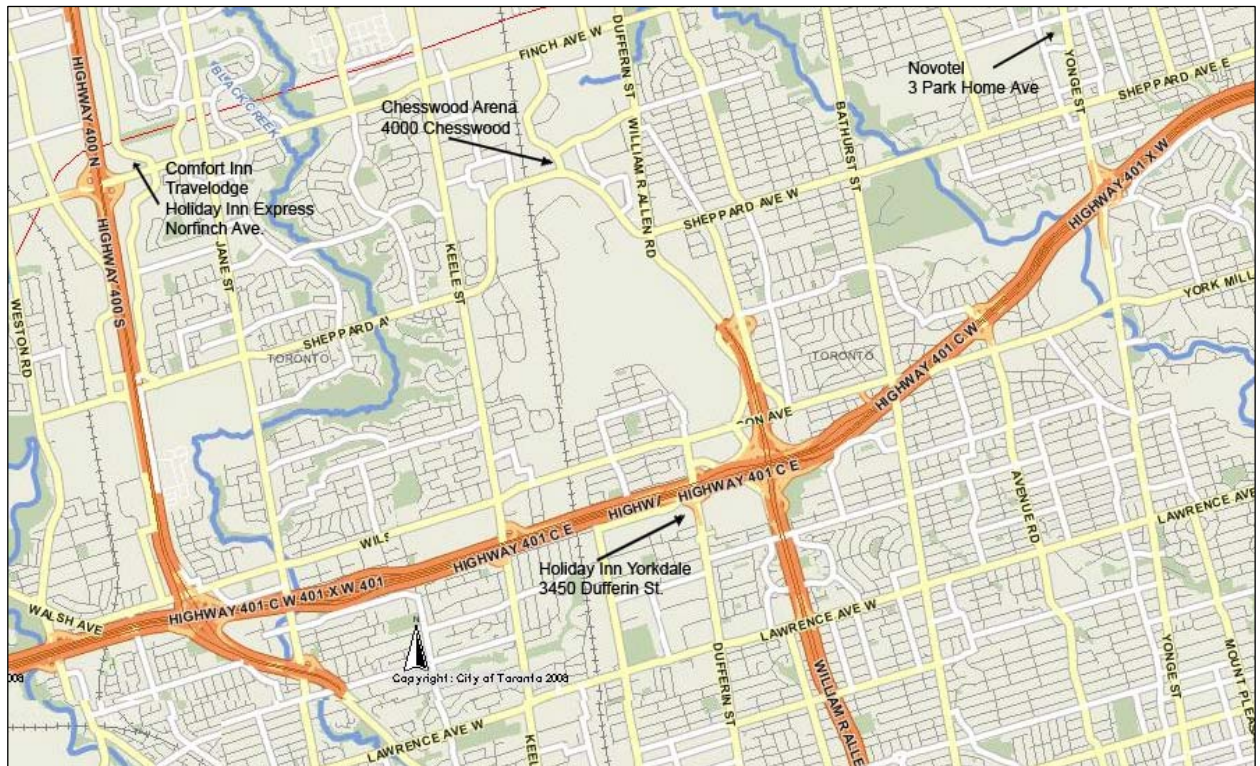

Tournament Calendar & Maps

DATE	EVENT	TIME	LOCATION
Thursday, April 16, 2009	Opening Ceremonies	9:30am - 10:30am	Chesswood Arenas
Thursday, April 16, 2009	Coaches / Managers Meeting	10:45am – 11:15am	Chesswood Arenas
Thursday, April 16, 2009	Games	11:30am - 7:00pm	Chesswood Arenas
Thursday, April 16, 2009	SHI Meeting	7:30pm	Novotel Toronto North York
Friday, April 17, 2009	Games	8:00am - 7:00pm	Chesswood Arenas
Friday, April 17, 2009	Coaches' Game	7:00pm - 9:00pm	Chesswood Arena 1
Saturday, April 18, 2009	Games	8:00am - 3:00pm	Chesswood Arenas
Saturday, April 18, 2009	Closing Banquet/Awards Presentation	6:00pm -12:00	International Centre

SPECIAL HOCKEY INTERNATIONAL
presents
The Jim Gregory Friendship Tournament
hosted by
Grandravine Tornados
April 16 – 18, 2009

Chesswood Arenas

4000 Chesswood Dr.
North York, ON M3J2B9
416-630-8114

From Hwy-400: Hwy-400 to Finch Ave. East on Finch to Chesswood Dr. South (right) on Chesswood to Chesswood Arenas. Arenas are on the right side of the road.

From Hwy-401: Hwy-401 to Keele St. North on Keele St. to Sheppard Ave. East (right) on Sheppard Ave. to Chesswood Dr. North (left) on Chesswood to Chesswood Arenas. Arenas are on the left side of the road.